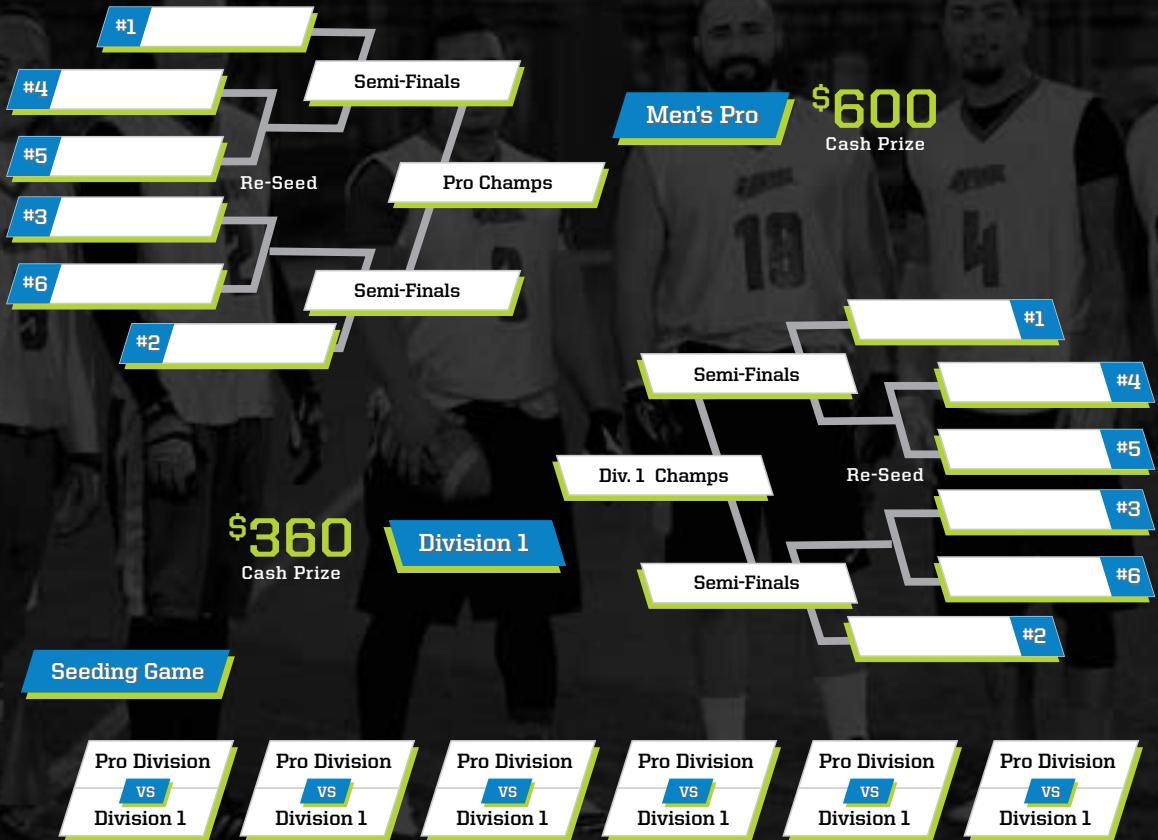

SPRING
GF 2
MADNESS

SUNDAY APRIL 22nd

RUBEN S. AYALA PARK CHINO, CA

Single Elimination • 5v5 • Cash Prizes

Men's Pro/D1 Sample Bracket

1 SEEDING GAME + SINGLE ELIMINATION BRACKET

Brackets will only require 3 games to championship, If a 4th game is needed Teams will not pay a fee for 4th game. **Max Fee for Pro is \$300 - Max Fee: D1-W is \$225**

4 Team, 6 Team & 8 Team Sample Bracket

SINGLE ELIMINATION BRACKET

8 Teams

4 Teams

6 Teams