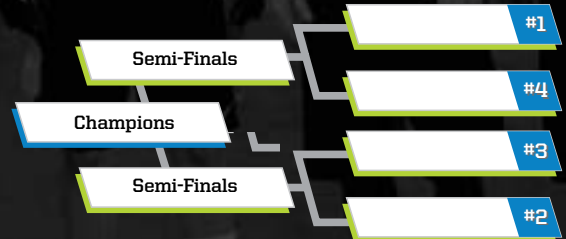

SPRING
GF 2
MADNESS

SUNDAY APRIL 22nd

RUBEN S. AYALA PARK CHINO, CA

Single Elimination • 5v5 • Cash Prizes

Men's Pro/D1 Sample Bracket

1 SEEDING GAME + SINGLE ELIMINATION BRACKET

Brackets will only require 3 games to championship, If a 4th game is needed Teams will not pay a fee for 4th game. **Max Fee for Pro is \$300 - Max Fee: D1-W is \$225**

4 Team, 6 Team & 8 Team Sample Bracket

SINGLE ELIMINATION BRACKET

8 Teams

4 Teams

6 Teams