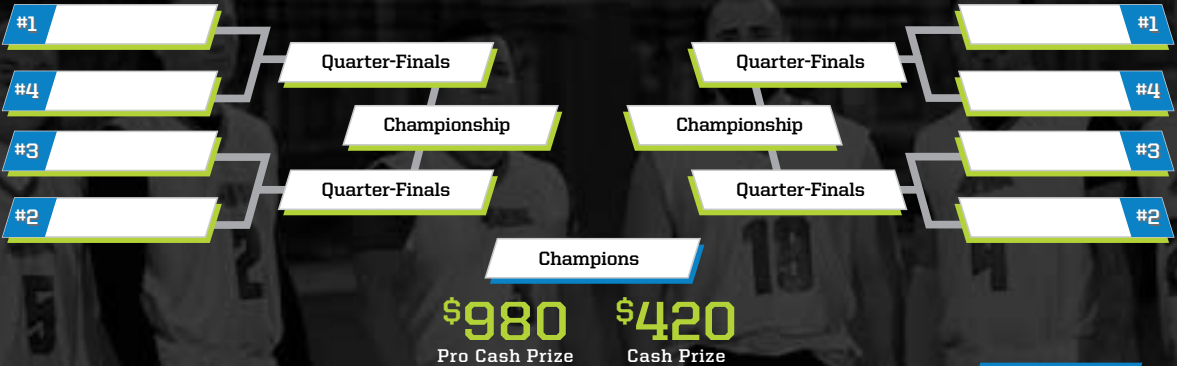

SPRING
GF 2
MADNESS

SUNDAY APRIL 22nd

RUBEN S. AYALA PARK CHINO, CA

Single Elimination • 5v5 • Cash Prizes

Men's Pro/D1 Sample Bracket

1 SEEDING GAME + SINGLE ELIMINATION BRACKET

Brackets will only require 3 games to championship, If a 4th game is needed Teams will not pay a fee for 4th game. **Max Fee for Pro is \$300 - Max Fee: D1-W is \$225**

4 Team, 6 Team & 8 Team Sample Bracket

SINGLE ELIMINATION BRACKET

8 Teams

4 Teams

6 Teams